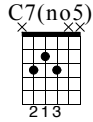

Chicken Picken

Standard tuning

♩ = 120

E-Gt