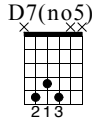

Chicken Picken

Standard tuning

♩ = 120

E-Gt